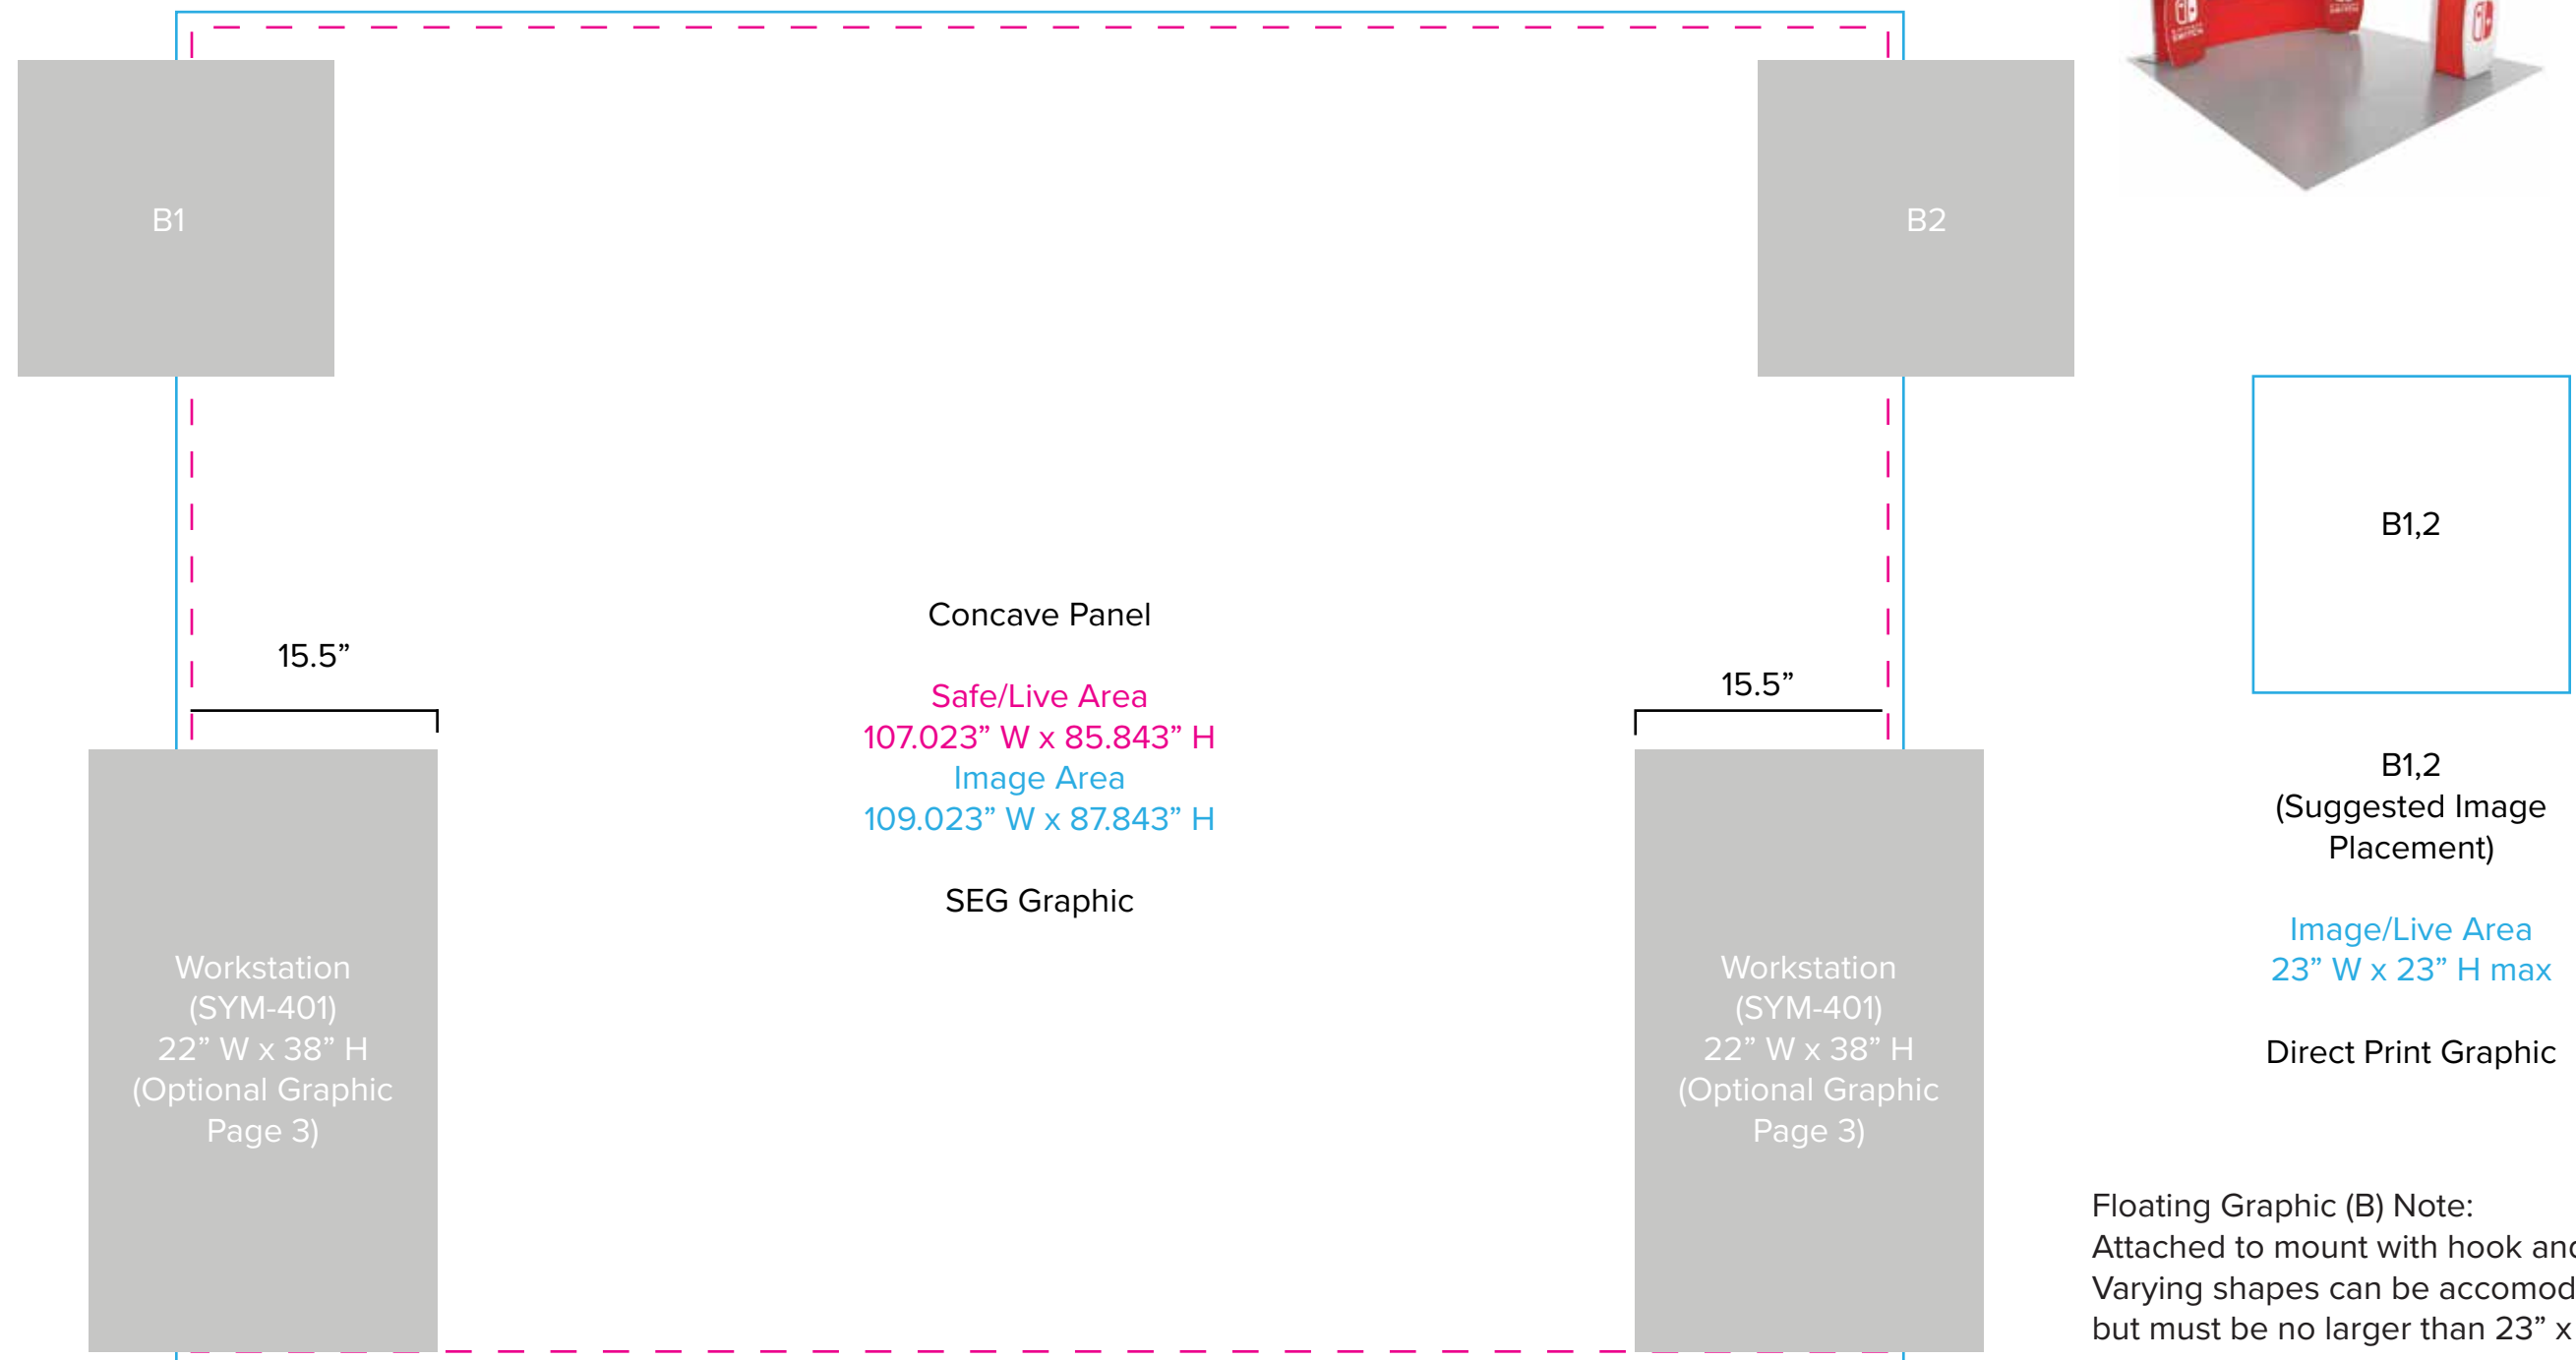

Graphic Template
10 x 10 Inline Exhibit
Backwall with Concave Rectangular Panel - SEG Graphic

Floating Graphic (B) Note:
Attached to mount with hook and loop.
Varying shapes can be accommodated
but must be no larger than 23" x 23".

NOTE: All Raster Art (jpg, tiff, psd, png, etc.) must be at least 100 dpi at print size.
Standard kits are often customized. Please check with Customer Service to ensure that this template matches your specific job.

Graphic Template
Backwall Workstation Countertop – Vinyl Graphics
Graphics **NOT** included in base price. Please request pricing.

NOTE: All Raster Art (jpg, tiff,psd, png, etc.) must be at least 100 dpi at print size.
Standard kits are often customized. Please check with Customer Service to ensure that this template matches your specific job.

Graphic Template Portable Counter (SYM-408) – Direct Print Graphic

NOTE: All Raster Art (jpg, tiff,psd, png, etc.) must be at least 100 dpi at print size.

Standard kits are often customized. Please check with Customer Service to ensure that this template matches your specific job.