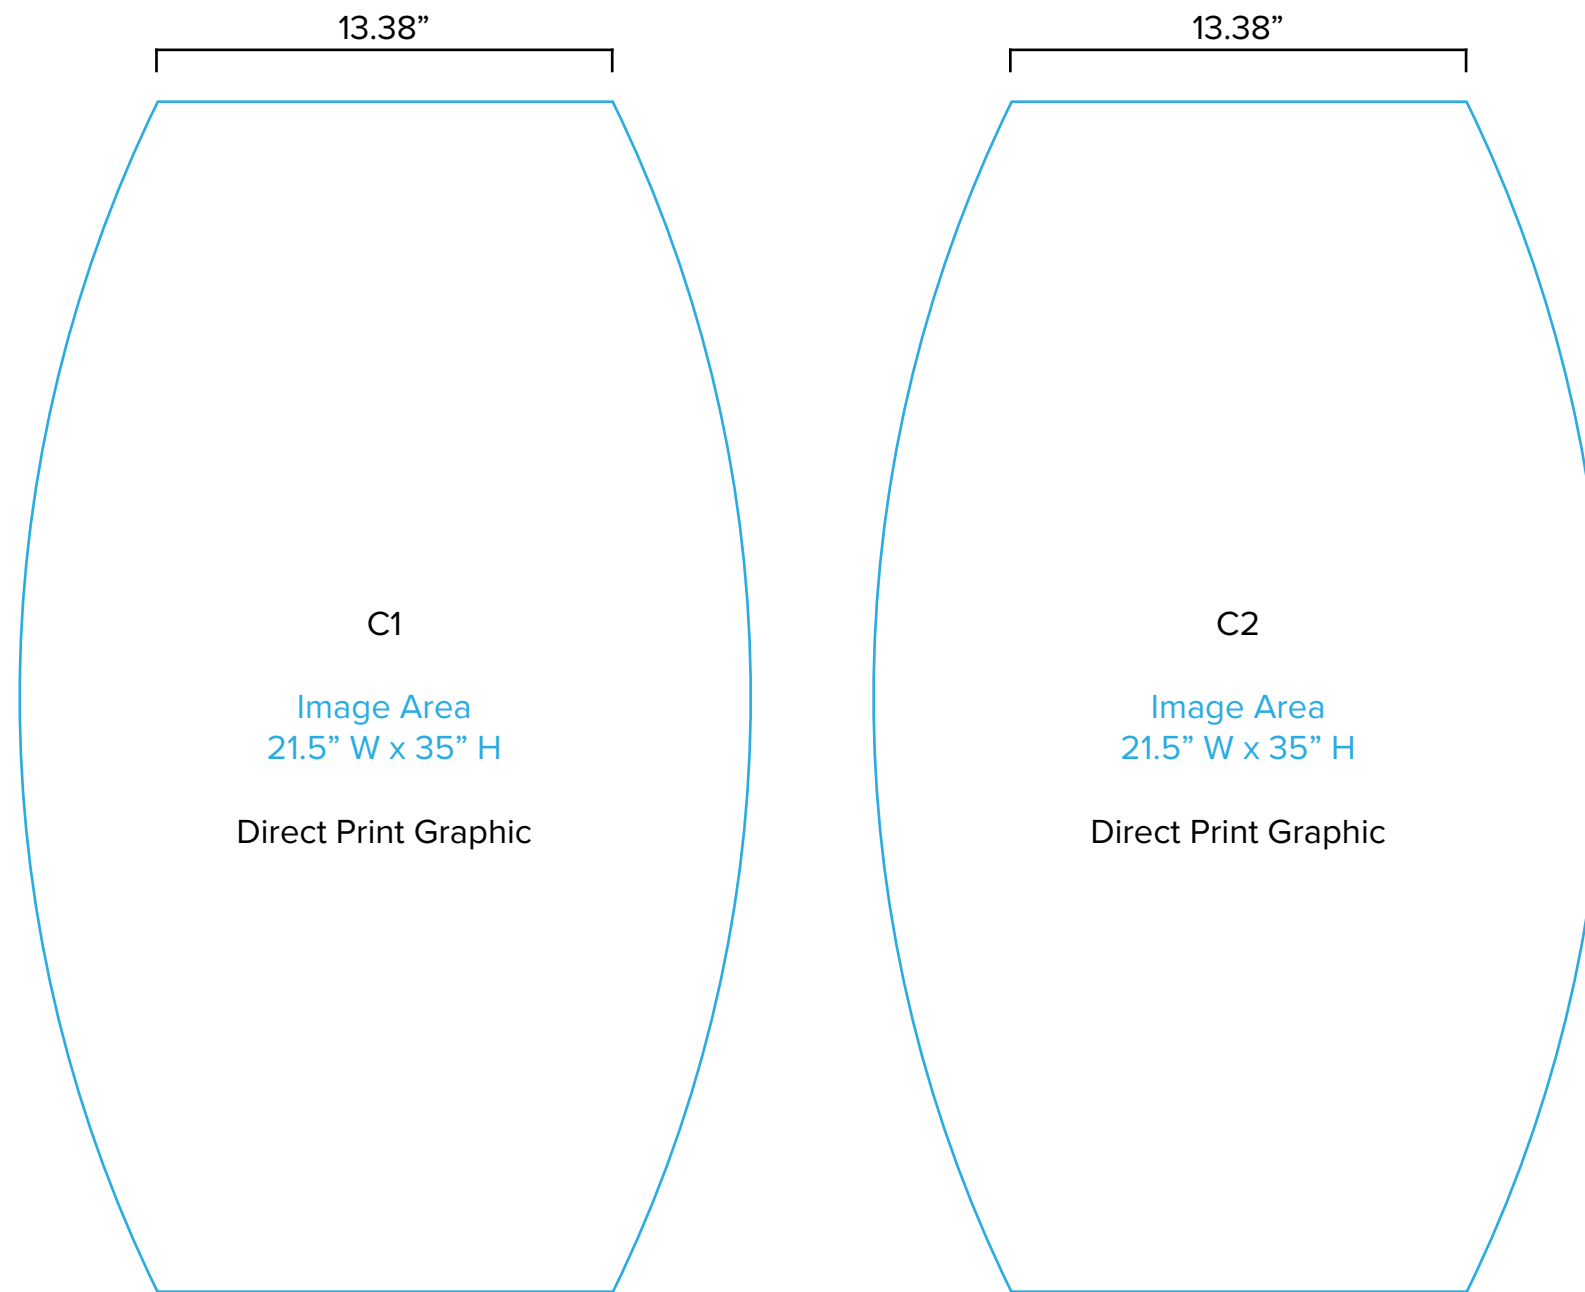

Graphic Template Backwall Workstation – Direct Print Graphic

NOTE: All Raster Art (jpg, tiff,psd, png, etc.) must be at least 100 dpi at print size.
Standard kits are often customized. Please check with Customer Service to ensure that this template matches your specific job.