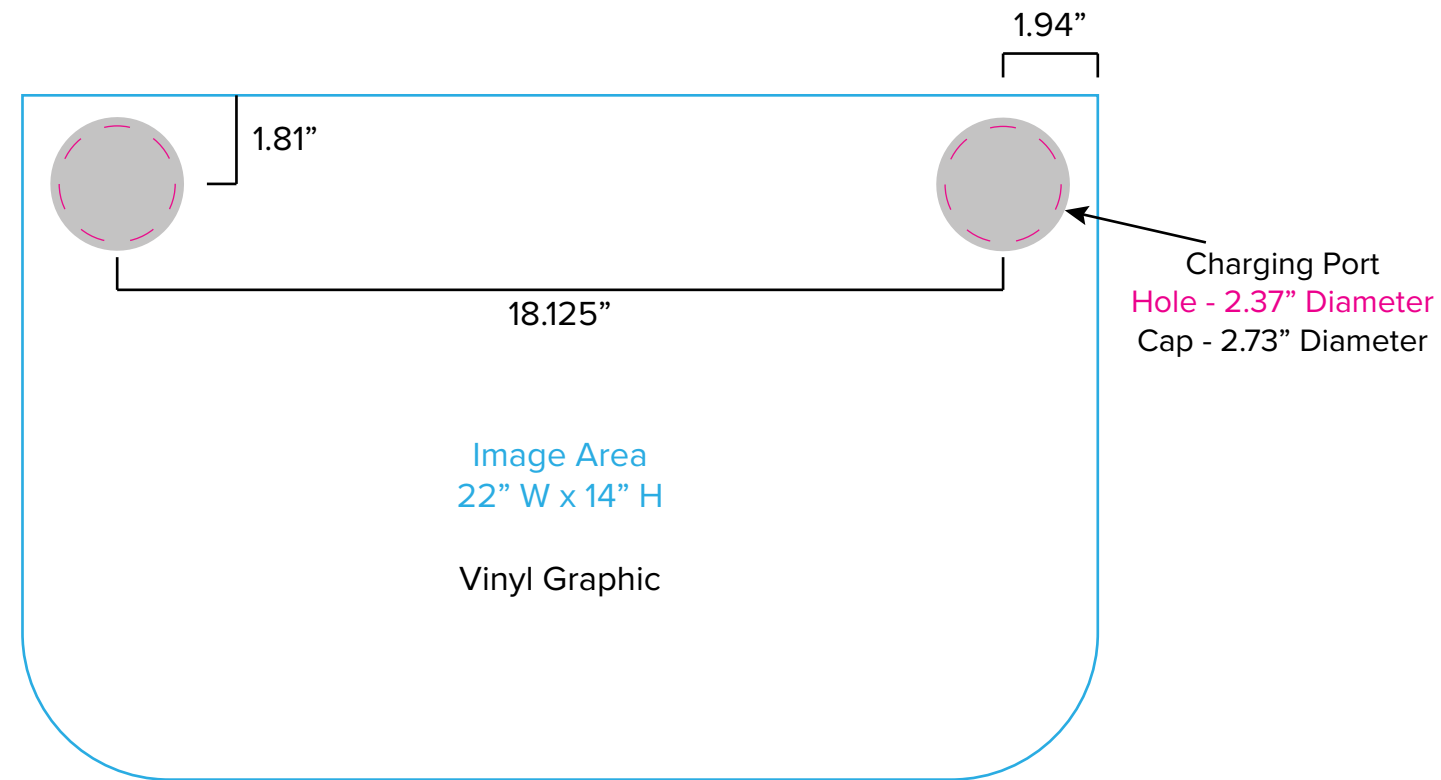

Graphic Template
10 x 10 Inline Exhibit
Backwall with Concave Rectangular Panel - SEG Graphic

Floating Graphic (B) Note:
Attached to mount with hook and loop.
Varying shapes can be accommodated
but must be no larger than 23" x 23".

NOTE: All Raster Art (jpg, tiff, psd, png, etc.) must be at least 100 dpi at print size.
Standard kits are often customized. Please check with Customer Service to ensure that this template matches your specific job.

Graphic Template
Backwall Workstation Countertop – Vinyl Graphics
Graphics **NOT** included in base price. Please request pricing.

NOTE: All Raster Art (jpg, tiff,psd, png, etc.) must be at least 100 dpi at print size.
Standard kits are often customized. Please check with Customer Service to ensure that this template matches your specific job.

Graphic Template Portable Counter (SYM-408) – Direct Print Graphic

NOTE: All Raster Art (jpg, tiff,psd, png, etc.) must be at least 100 dpi at print size.

Standard kits are often customized. Please check with Customer Service to ensure that this template matches your specific job.