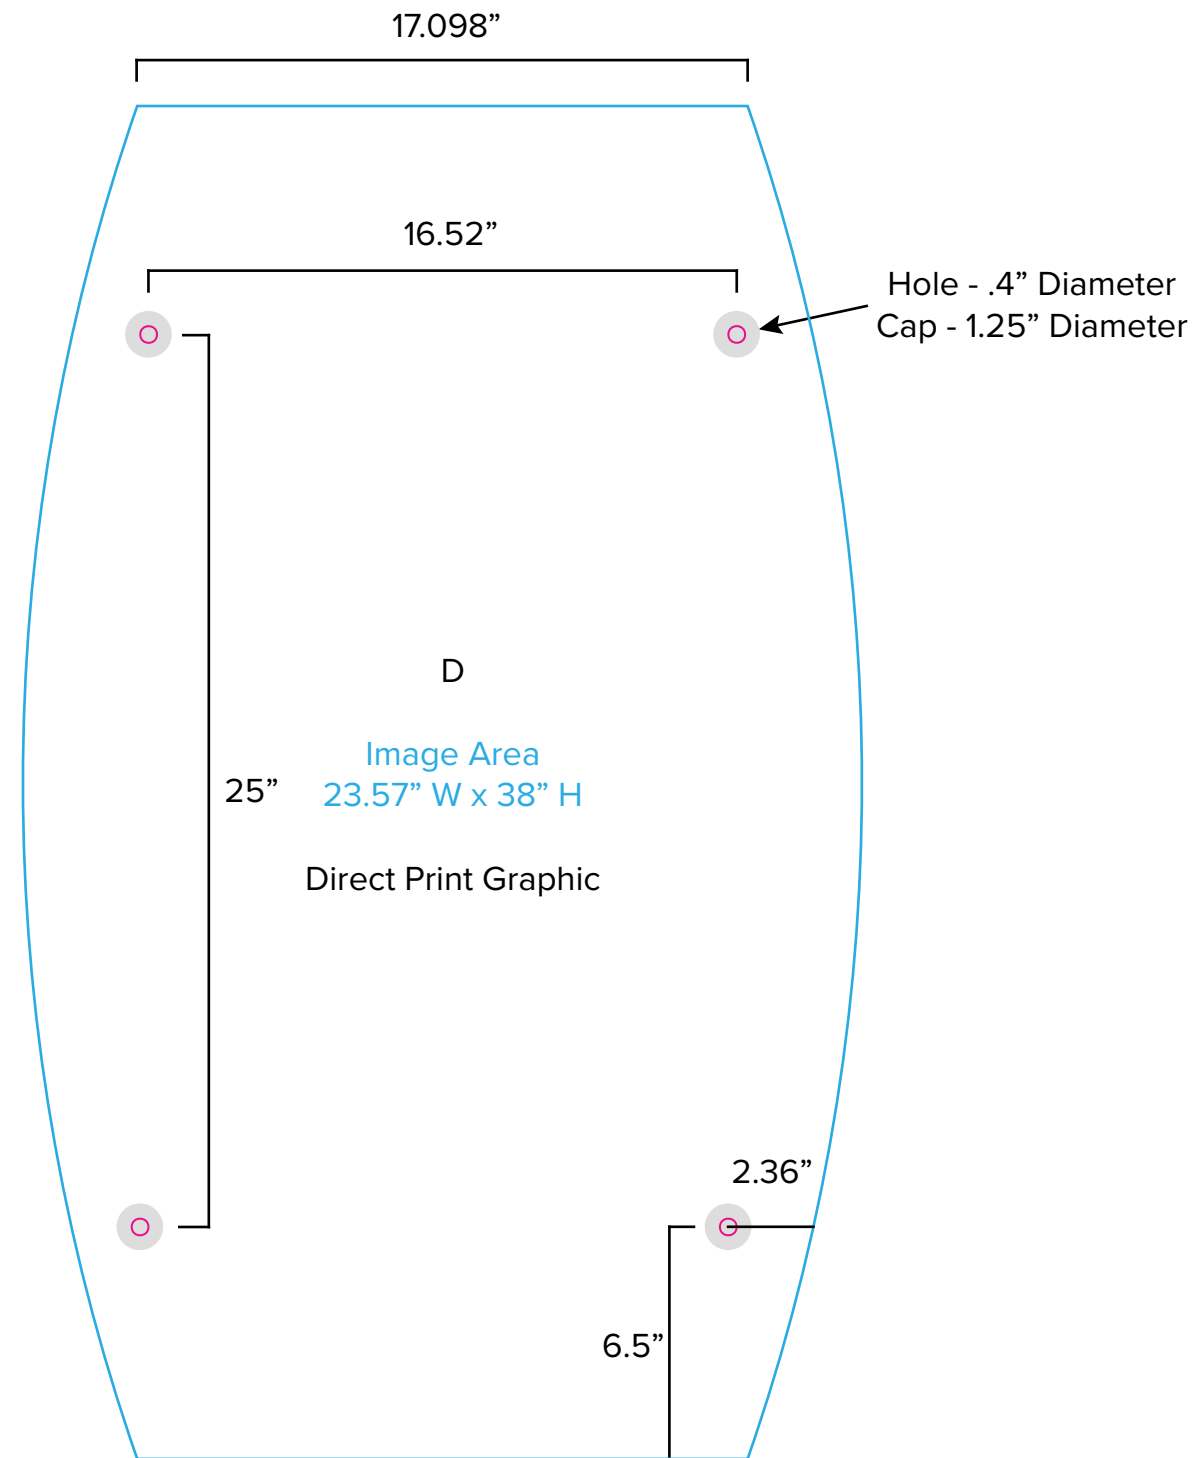

Graphic Template
10 x 10 Inline Exhibit
Backwall with Concave Rectangular Panel - SEG Graphic

Floating Graphic (B) Note:
Attached to mount with hook and loop.
Varying shapes can be accommodated
but must be no larger than 23" x 23".

NOTE: All Raster Art (jpg, tiff, psd, png, etc.) must be at least 100 dpi at print size.
Standard kits are often customized. Please check with Customer Service to ensure that this template matches your specific job.

Graphic Template
Backwall Workstation Countertop – Vinyl Graphics
Graphics **NOT** included in base price. Please request pricing.

NOTE: All Raster Art (jpg, tiff,psd, png, etc.) must be at least 100 dpi at print size.
Standard kits are often customized. Please check with Customer Service to ensure that this template matches your specific job.

Graphic Template Portable Counter (SYM-408) – Direct Print Graphic

NOTE: All Raster Art (jpg, tiff,psd, png, etc.) must be at least 100 dpi at print size.

Standard kits are often customized. Please check with Customer Service to ensure that this template matches your specific job.