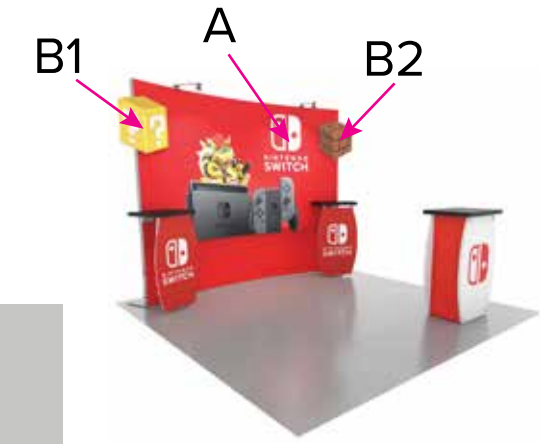

Graphic Template
10 x 10 Inline Exhibit
Backwall with Concave Rectangular Panel - SEG Graphic

Floating Graphic (B) Note:
Attached to mount with hook and loop.
Varying shapes can be accommodated
but must be no larger than 23" x 23".

NOTE: All Raster Art (jpg, tiff, psd, png, etc.) must be at least 100 dpi at print size.
Standard kits are often customized. Please check with Customer Service to ensure that this template matches your specific job.

Graphic Template
Backwall Workstation Countertop – Vinyl Graphics
Graphics **NOT** included in base price. Please request pricing.

NOTE: All Raster Art (jpg, tiff,psd, png, etc.) must be at least 100 dpi at print size.
Standard kits are often customized. Please check with Customer Service to ensure that this template matches your specific job.